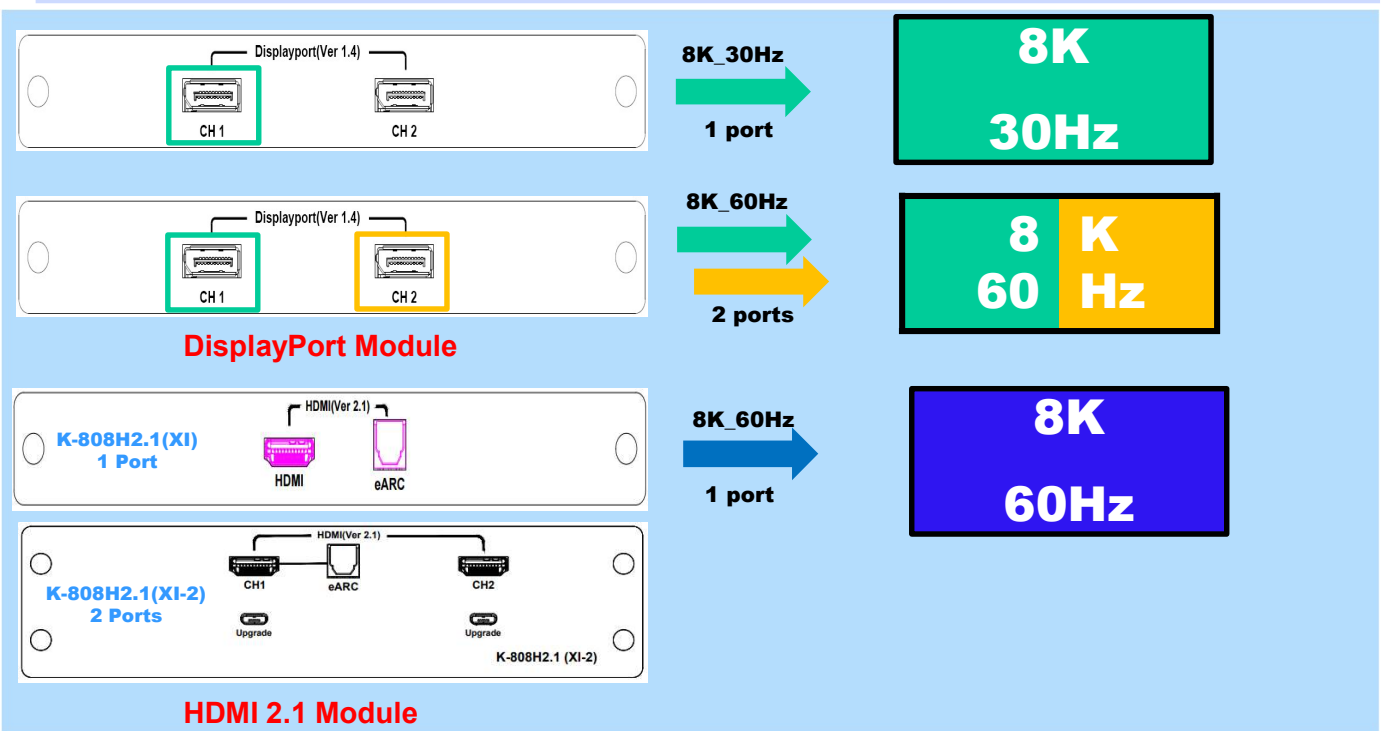

## 8K4K Programmable Video Signal Generator (Model: K-808)

- Max. 8K4K\_60Hz
- HDMI Module
  - 8K4K\_60Hz (YCbCr4:2:0)
- DisplayPort Module
  - 8K4K\_60Hz (2 DP port)
  - 8K4K\_30Hz (1 DP port)
- 6.5 inch front LCD
- HDCP, EDID
- RS-232C
- Remote Controller

K-808 Video Signal Generator supports 8K4K HDMI / DisplayPort signal output.

User can purchase signal module according to the requirements.

It supports up to full 8K (7680x4320/8192x4320) super high resolution and various functions.

User can select Time/Pattern with Remote controller or RS-232C.

We also provide a PC editing program for easy editing of timing, patterns and other functions.

DISPLAYPORT OUTPUT		
Model	K-808DP	
Compliant	DisplayPort V1.4	
Output Port	2 Ports	
Resolution	8K4K_30Hz (1 port), 8K4K_60Hz(2 ports)	
Pixel Rate Range	Max. 2.4GHz	
Video Format	RGB 4:4:4, YCbCr 4:4:4 / 4:2:2 / 4:2:0	
Color Depth	8 / 10 / 12 bits	
Link Rate	1.62 / 2.7 / 5.4 / 8.1Gbps	
HDCP	V1.3 / V2.2	
Audio output	8CH	
Sample Rate	32, 44.1, 48, 88.2, 96, 176.4, 192KHz	
HDMI 2.1 OUTPUT		
Model	K-808H2.1(XI)	K-808H2.1(XI-2)
Compliant	HDMI V2.1	HDMI V2.1
Output Port	1 Port	2 Ports
Resolution	Max. 8K4K_60Hz(YCbCr4:2:0)	Max. 8K4K_60Hz(YCbCr4:2:0)
FRL Rates	Max. 48Gbps (12Gbps x 4 lanes)	Max. 48Gbps (12Gbps x 4 lanes)
Video Format	RGB 4:4:4, YCbCr 4:4:4 / 4:2:2 / 4:2:0	RGB 4:4:4, YCbCr 4:4:4 / 4:2:2 / 4:2:0
Color Depth	8 / 10 / 12bits	8 / 10 / 12bits
HDCP	V1.4 / V2.3	V1.4 / V2.3
Audio output	8CH	8CH
Sample Rate	32, 44.1, 48, 88.2, 96, 176.4, 192KHz	32, 44.1, 48, 88.2, 96, 176.4, 192KHz