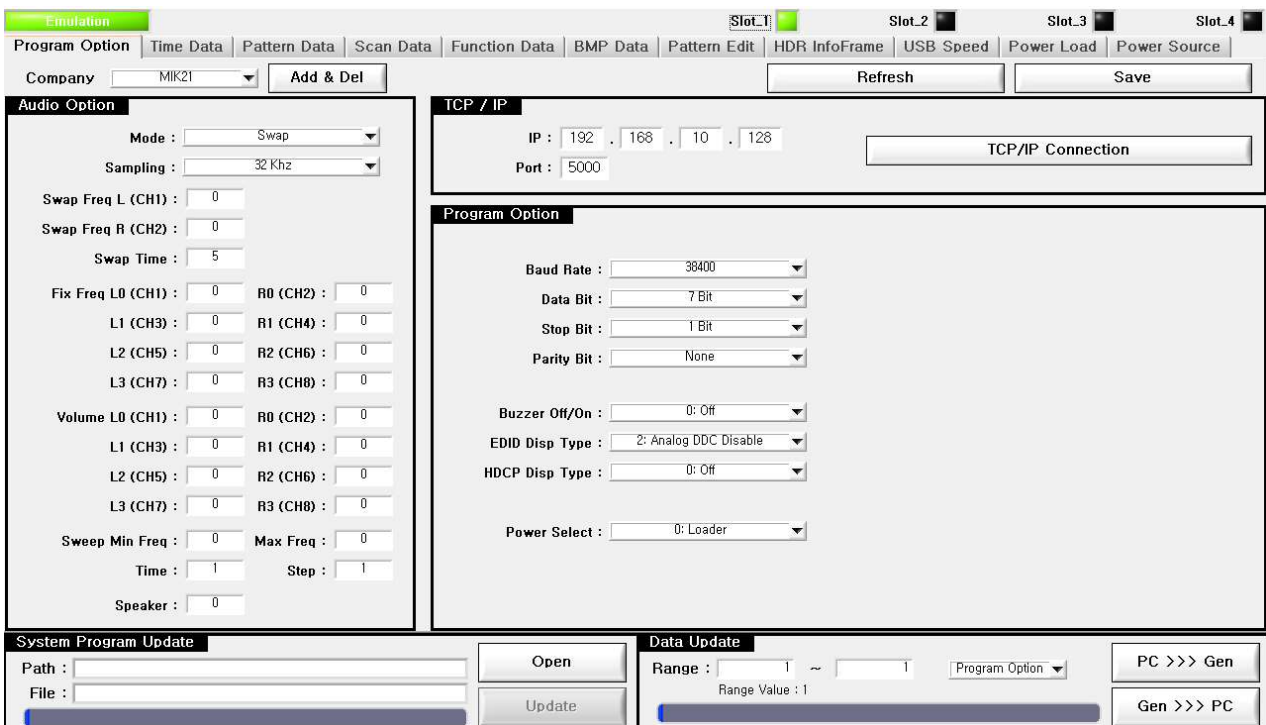

## 8K4K Programmable Video Signal Generator (Model: K-808)

- Max. 8K4K\_60Hz
- HDMI Module
  - 8K4K\_60Hz (YCbCr4:2:0)
- DisplayPort Module
  - 8K4K\_60Hz (2 DP port)
  - 8K4K\_30Hz (1 DP port)
- 6.5 inch front LCD
- HDCP, EDID
- RS-232C
- Remote Controller

K-808 Video Signal Generator supports 8K4K HDMI / DisplayPort signal output.

User can purchase signal module according to the requirements.

It supports up to full 8K (7680x4320/8192x4320) super high resolution and various functions.

User can select Time/Pattern with Remote controller or RS-232C.

We also provide a PC editing program for easy editing of timing, patterns and other functions.

DISPLAYPORT OUTPUT		
Model	K-808DP	
Compliant	DisplayPort V1.4	
Output Port	2 Ports	
Resolution	8K4K_30Hz (1 port), 8K4K_60Hz(2 ports)	
Pixel Rate Range	Max. 2.4GHz	
Video Format	RGB 4:4:4, YCbCr 4:4:4 / 4:2:2 / 4:2:0	
Color Depth	8 / 10 / 12 bits	
Link Rate	1.62 / 2.7 / 5.4 / 8.1Gbps	
HDCP	V1.3 / V2.2	
Audio output	8CH	
Sample Rate	32, 44.1, 48, 88.2, 96, 176.4, 192KHz	
HDMI 2.1 OUTPUT		
Model	K-808H2.1(XI)	K-808H2.1(XI-2)
Compliant	HDMI V2.1	HDMI V2.1
Output Port	1 Port	2 Ports
Resolution	Max. 8K4K_60Hz(YCbCr4:2:0)	Max. 8K4K_60Hz(YCbCr4:2:0)
FRL Rates	Max. 48Gbps (12Gbps x 4 lanes)	Max. 48Gbps (12Gbps x 4 lanes)
Video Format	RGB 4:4:4, YCbCr 4:4:4 / 4:2:2 / 4:2:0	RGB 4:4:4, YCbCr 4:4:4 / 4:2:2 / 4:2:0
Color Depth	8 / 10 / 12bits	8 / 10 / 12bits
HDCP	V1.4 / V2.3	V1.4 / V2.3
Audio output	8CH	8CH
Sample Rate	32, 44.1, 48, 88.2, 96, 176.4, 192KHz	32, 44.1, 48, 88.2, 96, 176.4, 192KHz