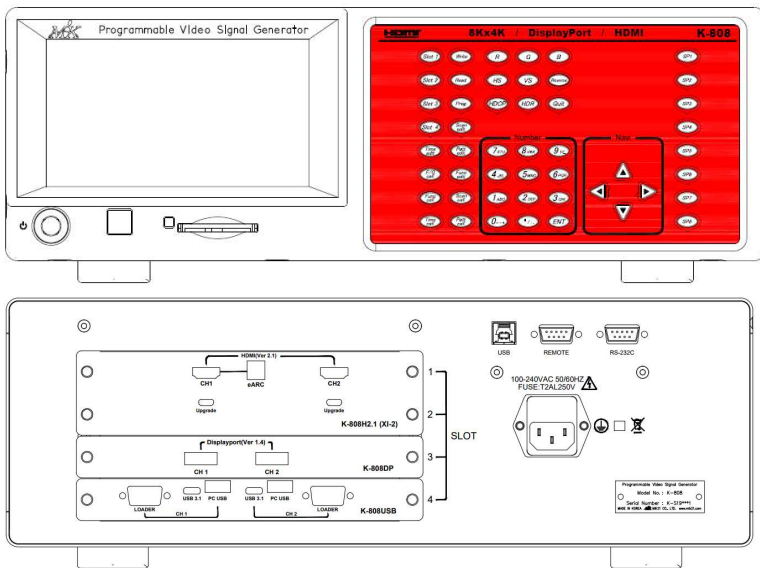

## 8K4K Programmable Video Signal Generator (Model: K-808)

- Max. 8K4K\_60Hz
- HDMI Module
  - 8K4K\_60Hz (YCbCr4:2:0)
- DisplayPort Module
  - 8K4K\_60Hz (2 DP port)
  - 8K4K\_30Hz (1 DP port)
- 6.5 inch front LCD
- HDCP, EDID
- RS-232C
- Remote Controller

K-808 Video Signal Generator supports 8K4K HDMI / DisplayPort signal output.

User can purchase signal module according to the requirements.

It supports up to full 8K (7680x4320/8192x4320) super high resolution and various functions.

User can select Time/Pattern with Remote controller or RS-232C.

We also provide a PC editing program for easy editing of timing, patterns and other functions.

DISPLAYPORT OUTPUT		
Model	K-808DP	
Compliant	DisplayPort V1.4	
Output Port	2 Ports	
Resolution	8K4K_30Hz (1 port), 8K4K_60Hz(2 ports)	
Pixel Rate Range	Max. 2.4GHz	
Video Format	RGB 4:4:4, YCbCr 4:4:4 / 4:2:2 / 4:2:0	
Color Depth	8 / 10 / 12 bits	
Link Rate	1.62 / 2.7 / 5.4 / 8.1Gbps	
HDCP	V1.3 / V2.2	
Audio output	8CH	
Sample Rate	32, 44.1, 48, 88.2, 96, 176.4, 192KHz	
HDMI 2.1 OUTPUT		
Model	K-808H2.1(XI)	K-808H2.1(XI-2)
Compliant	HDMI V2.1	HDMI V2.1
Output Port	1 Port	2 Ports
Resolution	Max. 8K4K_60Hz(YCbCr4:2:0)	Max. 8K4K_60Hz(YCbCr4:2:0)
FRL Rates	Max. 48Gbps (12Gbps x 4 lanes)	Max. 48Gbps (12Gbps x 4 lanes)
Video Format	RGB 4:4:4, YCbCr 4:4:4 / 4:2:2 / 4:2:0	RGB 4:4:4, YCbCr 4:4:4 / 4:2:2 / 4:2:0
Color Depth	8 / 10 / 12bits	8 / 10 / 12bits
HDCP	V1.4 / V2.3	V1.4 / V2.3
Audio output	8CH	8CH
Sample Rate	32, 44.1, 48, 88.2, 96, 176.4, 192KHz	32, 44.1, 48, 88.2, 96, 176.4, 192KHz