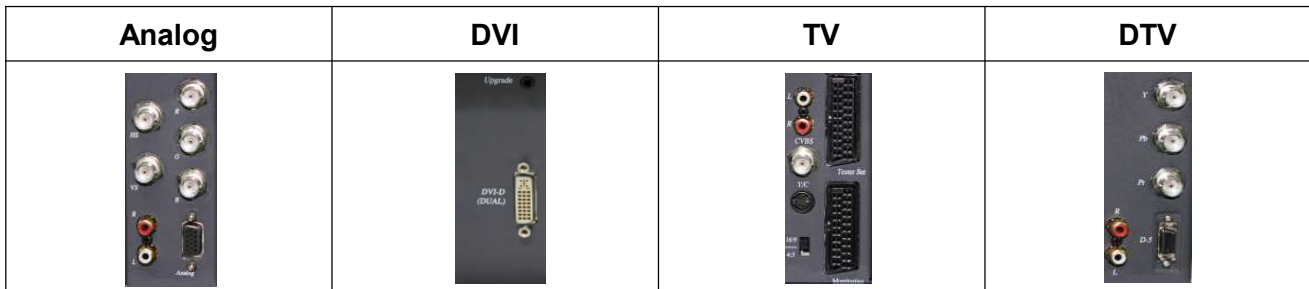

## ✦ Programmable 4K2K Video Signal Generator (Model: K-8890)

K-8890 can be installed 7EA individual signal module. The 7EA signal module could be operated independently. It supports 4K2K resolution through HDMI/DisplayPort/MHL module and also available for standard Analog/DVI/TV/DTV specification.

**✦ Programmable 4K2K Video Signal Generator (Model: K-8890)**

ANALOG OUTPUT	
Pixel Rate Range	8MHz ~ 330MHz
Video Level	R, G, B (75 ohms) 0~1.0V programmable / 1 mV step
Sync on Green	0.3VFix On/Off Support
Blank Level	7.5 IRE / 0 IRE programmable
Rise / fall time	Less than 3ns (maximum)
Horizontal Timing	100~8192 pixels resolution / 1 Pixel resolution
Vertical Timing	100~8192 lines (non-interlace)
Output Port	BNC, D-Sub 15-pin
Audio Frequency Range	20Hz to 20KHz / 1Hz step
Audio Channel	2 Channel (R/L)
Audio Control Mode	Fix / Sweep / Mute / Swap
DVI(TMDS) OUTPUT	
Pixel Rate Range	Single link : 25MHz~165MHz, Dual link:25Mhz~330MHz
EDID	Read / Compare
HDCP	V1.0
Video Signal Type	RGB
Sampling Mode	4:4:4
Output Port	DVI-I
TV OUTPUT	
Output Mode	NTSC, PAL, SECAM
Closed Caption (NTSC)	C1, C2, C3, C4 / T1, T2, T3, T4
V-Chip	MPAA Rating : G, PG, PG-13, R, NC-17, X FCC Rating : TV-Y, TV-Y7, TV-G, TV-PG, TV-14, TV-MA
Teletext support (PAL)	Teletext System B Level 1, 1.5
Output Port	CVBS, Y/C, SCART
DTV OUTPUT	
Format	480p, 720p, 1080i, 1080p
Standard	SMPTE 274M, 296M
Output Port	BNC, D5
OTHERS	
AC Input	90 ~ 260 V auto range / 50 ~ 60 Hz auto range
Operation/Storage Temp.	+5~+40 deg.C / -20~+60 deg.C
DIMENSION / WEIGHT	
H X W X D / Weight	140 X 420 X 414.5(mm) / 10 Kgs